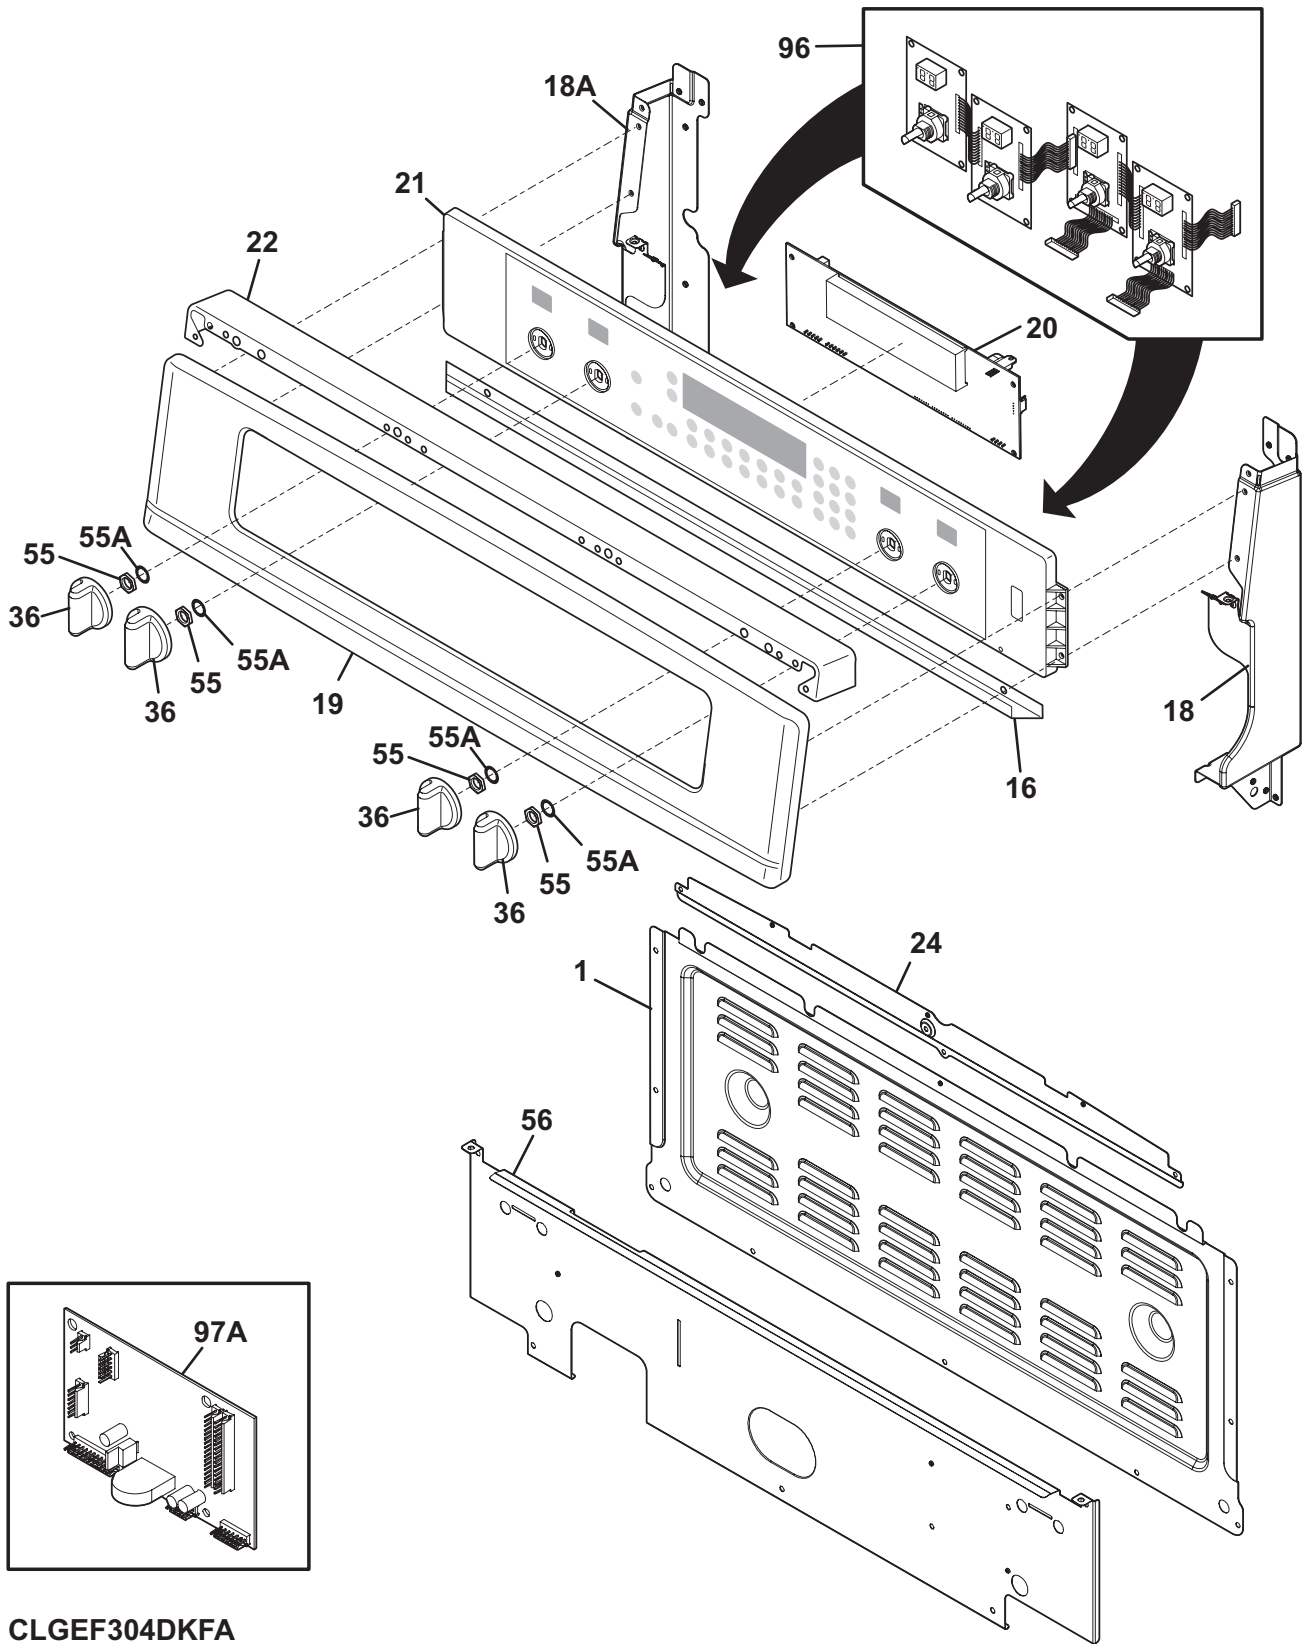

Model No.  
**CGEF304DK**

Copyright © 2009 Electrolux Home Products, Inc.  
All rights reserved.

**BACKGUARD**

**CLGEF304DKFA**

**BACKGUARD**

POS. NO	PART NO.	DESCRIPTION
1	318314110	Panel, cover, upper
16	318571401	Brace, control panel
18	318311934	End Cap, backsplash, black, RH
18A	318311935	End Cap, backsplash, black, LH
19	318573502	Panel, control, stainless
*	318573701	Bracket, control panel
20 #	316443850	Control, electronic, ES615W5, dual oven
21 #	318566008	Timer Assembly, ES610W5, black, w/overlay
22	318413501	Cap, top, black, backguard
24	318566201	Trim, back, upper
36	316575202	Knob, control, stainless
55	316247700	Nut, mounting
55A	316247800	Washer, lock, mtg
56	318534912	Shield, backguard, black, inner
96 #	318411411	Control Assembly, complete, rotary, w/4 controls
97A#	316442063	Board, power, UIB
* #	318532133	Harness, wiring, control, to relay
* #	318402362	Harness, wiring, interface
* #	318532134	Harness, wiring, power board
*	5303211311	Screw, 8 x 0.500
*	5304454881	Screw, #8-18 x 3/8